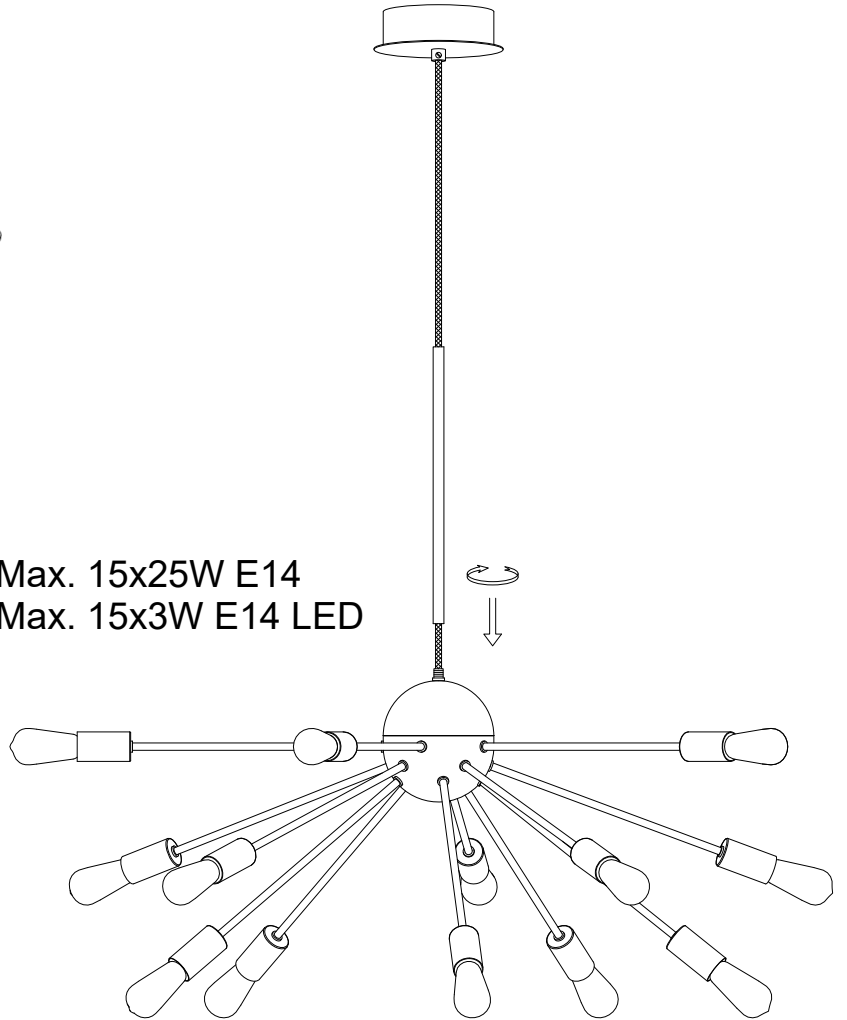

Mir

Mir chandelier

Max. 15x25W E14
Max. 15x3W E14 LED

herstal

English

If the external flexible cable or cord of this luminaire is damaged, it may only be replaced by the manufacturer, its service agent or a similarly qualified person in order to avoid hazard.