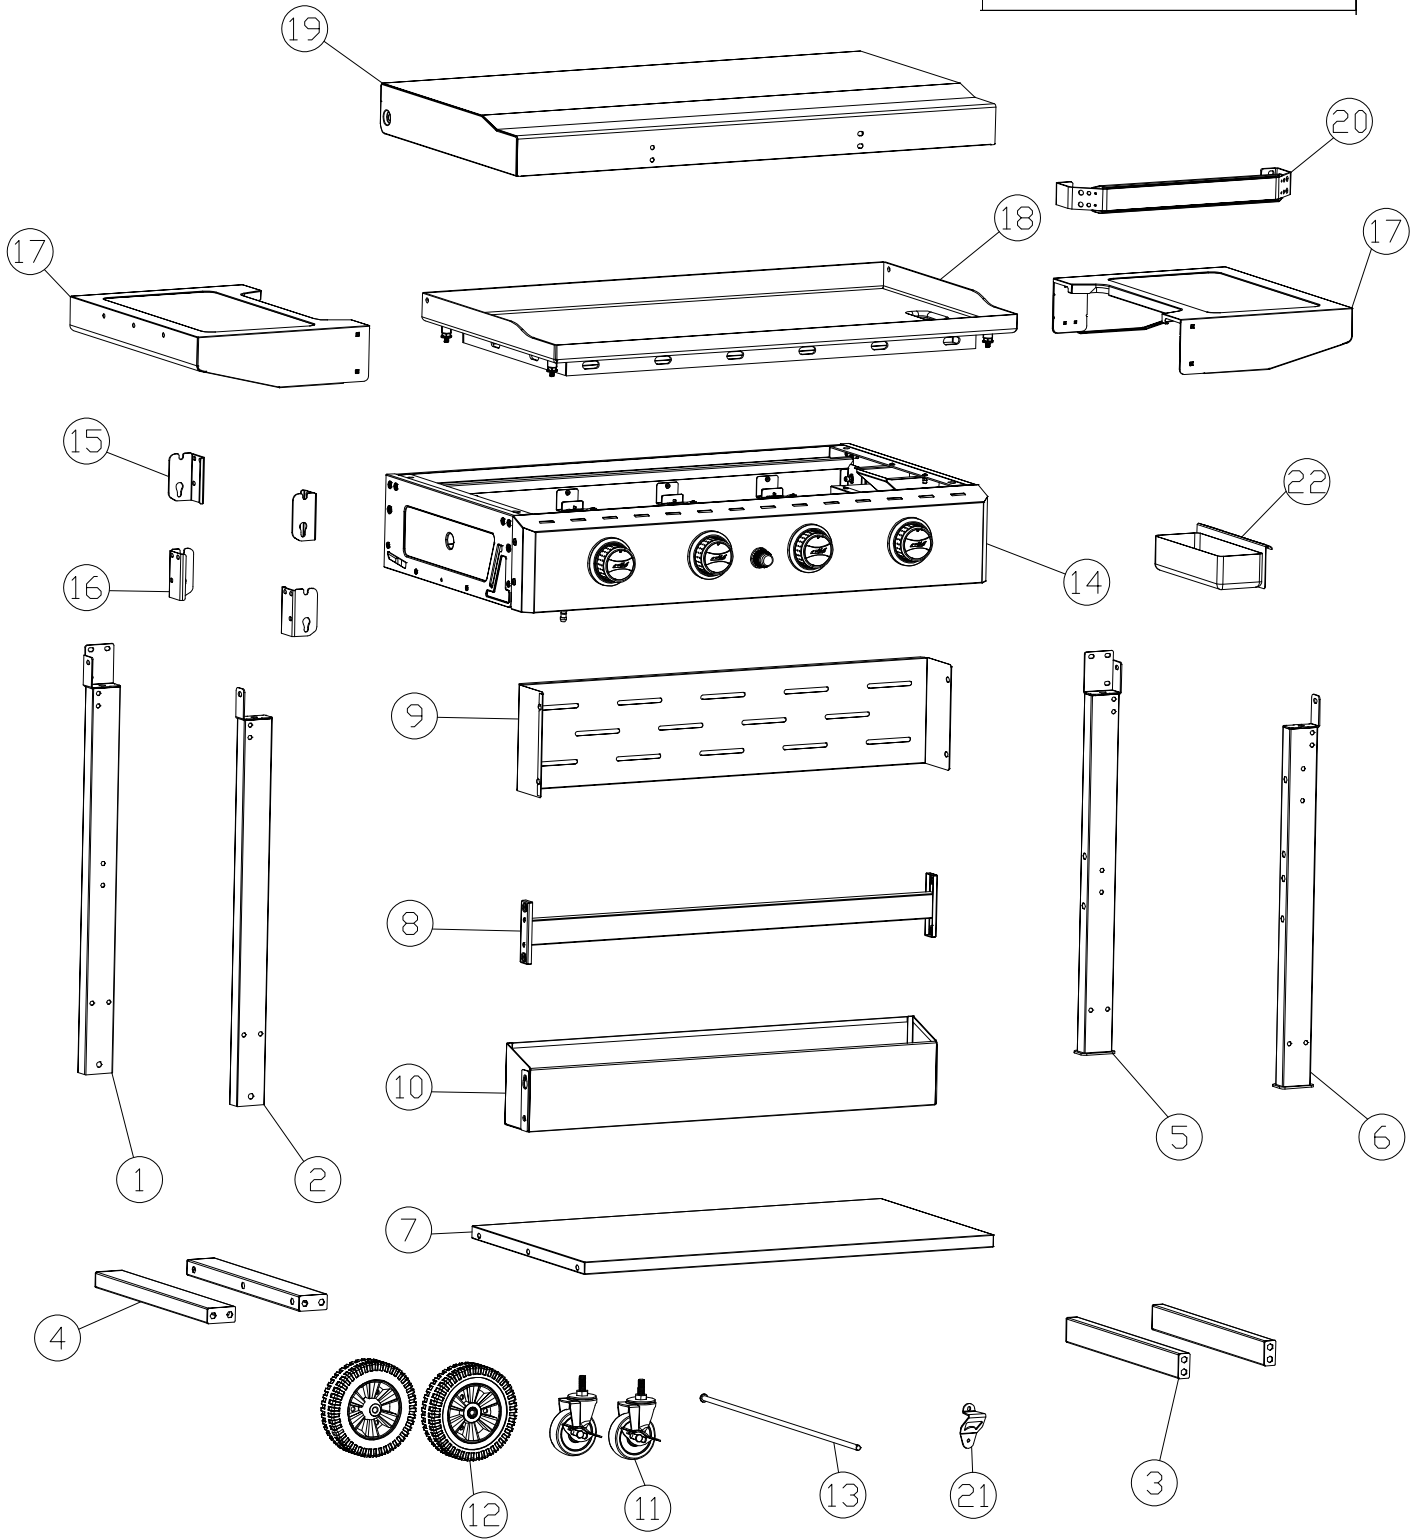

TIMM VLADIMIR

• KITCHEN •

SAMLEVEJLEDNING

100458035

PLANCHA

4 BRÆNDER

Parts List

<p>① *1 (LB)</p> 	<p>② *1 (LF)</p> 	<p>③ *2</p> 	<p>④ *2</p> 	<p>⑤ *1 (RB)</p> 	<p>⑥ *1 (RF)</p> 
<p>⑦ *1</p> 	<p>⑧ *1</p> 	<p>⑨ *1</p> 	<p>⑩ *1</p> 	<p>⑪ *2</p> 	<p>⑫ *2</p> 
<p>⑬ *1</p> 	<p>⑭ *1</p> 	<p>⑮ *2 (L)</p> 	<p>⑯ *2 (R)</p> 	<p>⑰ *2</p> 	<p>⑱ *1</p> 
<p>⑲ *1</p> 	<p>⑳ *1</p> 	<p>㉑ *1</p> 	<p>㉒ *1</p> 		

Hardware List

(A) BOLT M6×35
(16pcs)

(B) BOLT M6×30
(2pcs)

(C) BOLT M6×12
(20pcs)

(D) BOLT M5×12
(22pcs)

(E) BOLT M4×12
(2pcs)

(F) SHIM 16MM OD
(2pcs)

(G) LATCH
(1pc)

(H) WHELL PAD
(2pcs)

(I) STUD HOOK
M5 (6pcs)

(J) BOLT
(4pcs)

(K) COVER NUT
(4pcs)

Hardware List

(L) STEP SCREWS
(2pcs)

(M) NUT
(2pcs)

(N) WRENCH
(1pc)

5

C		4PCS
---	--	------

6

C		4PCS
---	--	------

7

G		1PC
H		2PCS

8

D		10PCS
---	---	-------