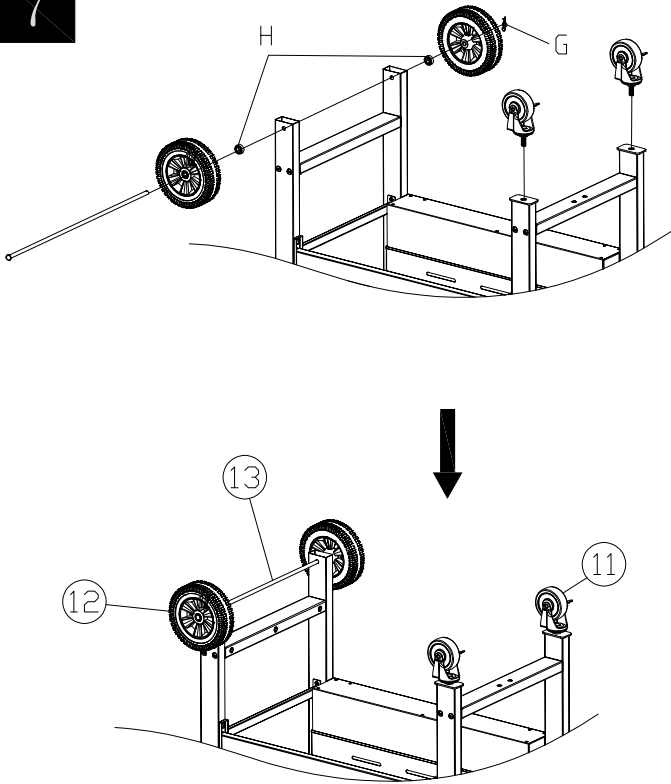

Hardware List

(A) BOLT M6×35
(16pcs)

(B) BOLT M6×30
(2pcs)

(C) BOLT M6×12
(20pcs)

(D) BOLT M5×12
(22pcs)

(E) BOLT M4×12
(2pcs)

(F) SHIM 16MM OD
(2pcs)

(G) LATCH
(1pc)

(H) WHELL PAD
(2pcs)

(I) STUD HOOK
M5 (6pcs)

(J) BOLT
(4pcs)

(K) COVER NUT
(4pcs)

Hardware List

(L) STEP SCREWS
(2pcs)

(M) NUT
(2pcs)

(N) WRENCH
(1pc)

5

C		4PCS
---	--	------

6

C		4PCS
---	--	------

7

G		1PC
H		2PCS

8

D		10PCS
---	---	-------