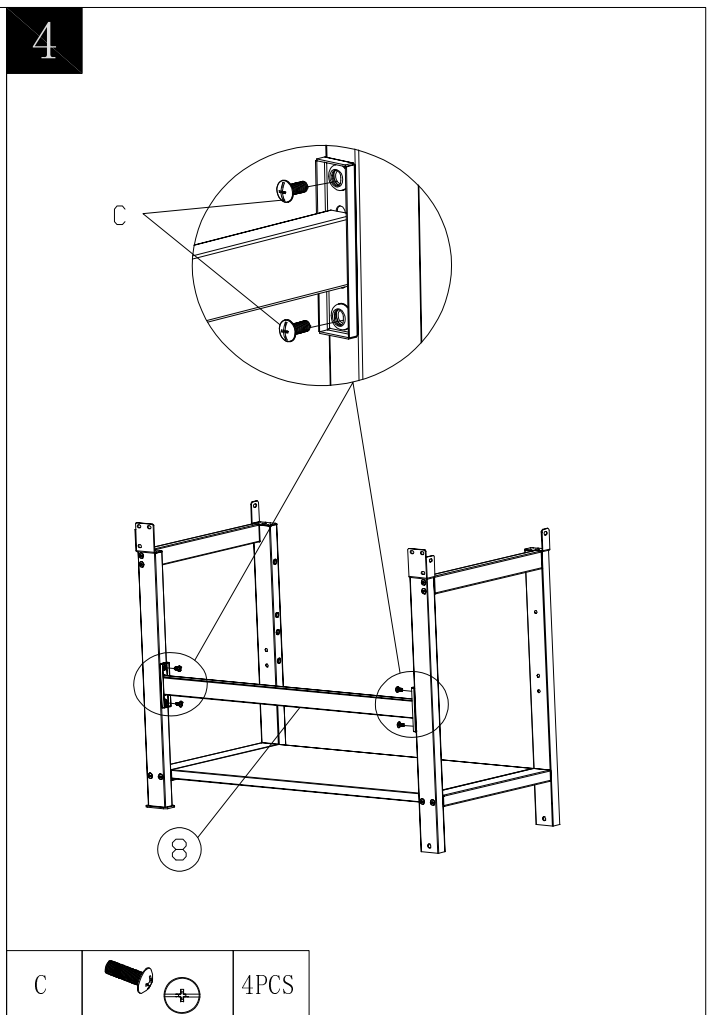

Hardware List

(A) BOLT M6×35
(16pcs)

(B) BOLT M6×30
(2pcs)

(C) BOLT M6×12
(20pcs)

(D) BOLT M5×12
(22pcs)

(E) BOLT M4×12
(2pcs)

(F) SHIM 16MM OD
(2pcs)

(G) LATCH
(1pc)

(H) WHELL PAD
(2pcs)

(I) STUD HOOK
M5 (6pcs)

(J) BOLT
(4pcs)

(K) COVER NUT
(4pcs)

Hardware List

(L) STEP SCREWS
(2pcs)

(M) NUT
(2pcs)

(N) WRENCH
(1pc)