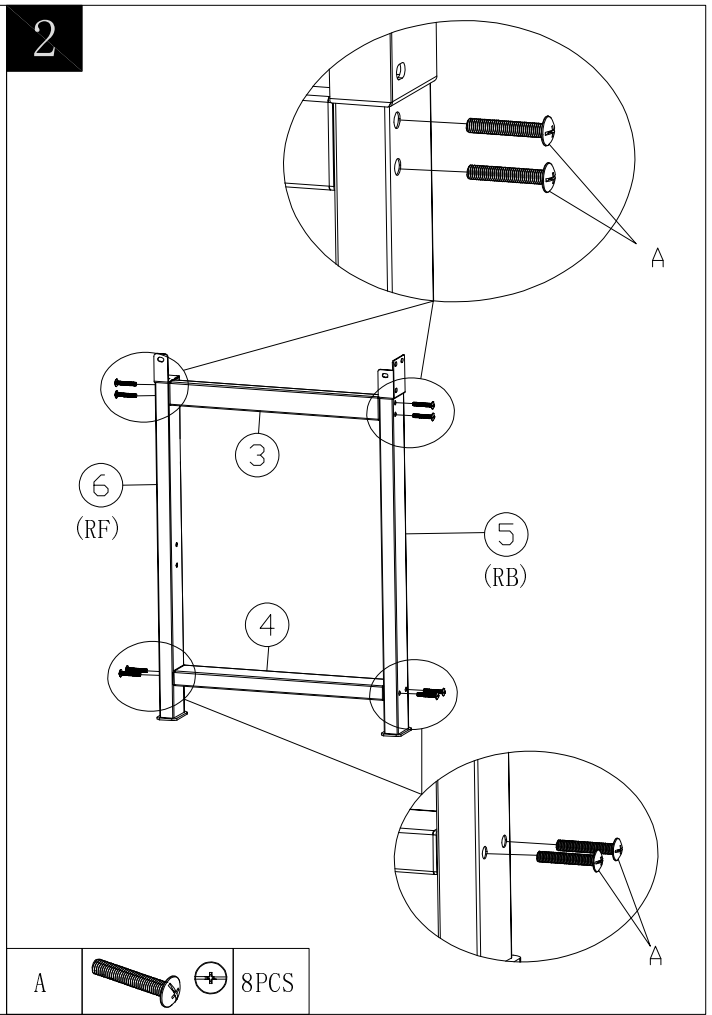

Hardware List

(A) BOLT M6×35
(16pcs)

(B) BOLT M6×30
(2pcs)

(C) BOLT M6×12
(20pcs)

(D) BOLT M5×12
(22pcs)

(E) BOLT M4×12
(2pcs)

(F) SHIM 16MM OD
(2pcs)

(G) LATCH
(1pc)

(H) WHELL PAD
(2pcs)

(I) STUD HOOK
M5 (6pcs)

(J) BOLT
(4pcs)

(K) COVER NUT
(4pcs)

Hardware List

(L) STEP SCREWS
(2pcs)

(M) NUT
(2pcs)

(N) WRENCH
(1pc)