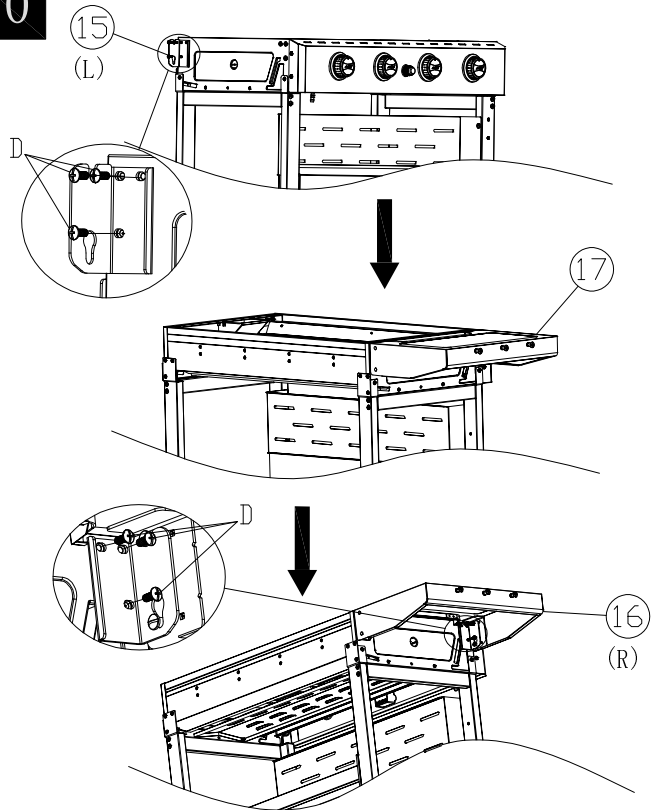

9

I		6PCS

10

D		6PCS

11

D		6PCS

12

J		4PCS