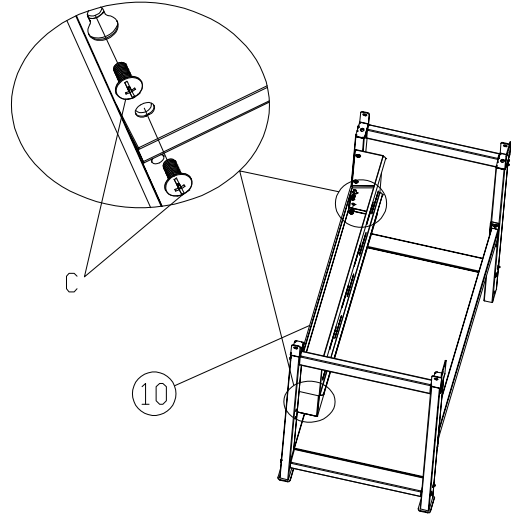

Hardware List

(A) BOLT M6×35
(16pcs)

(B) BOLT M6×30
(2pcs)

(C) BOLT M6×12
(20pcs)

(D) BOLT M5×12
(22pcs)

(E) BOLT M4×12
(2pcs)

(F) SHIM 16MM OD
(2pcs)

(G) LATCH
(1pc)

(H) WHELL PAD
(2pcs)

(I) STUD HOOK
M5 (6pcs)

(J) BOLT
(4pcs)

(K) COVER NUT
(4pcs)

Hardware List

(L) STEP SCREWS
(2pcs)

(M) NUT
(2pcs)

(N) WRENCH
(1pc)

5

C		4PCS
---	--	------

6

C		4PCS
---	--	------

7

G		1PC
H		2PCS

8

D		10PCS
---	---	-------