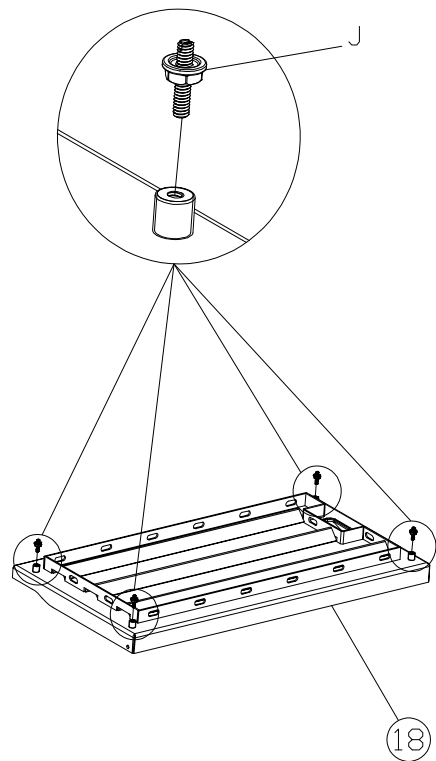

Hardware List

(A) BOLT M6×35
(16pcs)

(B) BOLT M6×30
(2pcs)

(C) BOLT M6×12
(20pcs)

(D) BOLT M5×12
(22pcs)

(E) BOLT M4×12
(2pcs)

(F) SHIM 16MM OD
(2pcs)

(G) LATCH
(1pc)

(H) WHELL PAD
(2pcs)

(I) STUD HOOK
M5 (6pcs)

(J) BOLT
(4pcs)

(K) COVER NUT
(4pcs)

Hardware List

(L) STEP SCREWS
(2pcs)

(M) NUT
(2pcs)

(N) WRENCH
(1pc)

9

I		6PCS
---	--	------

10

D		6PCS
---	--	------

11

D		6PCS
---	--	------

12

J		4PCS
---	--	------