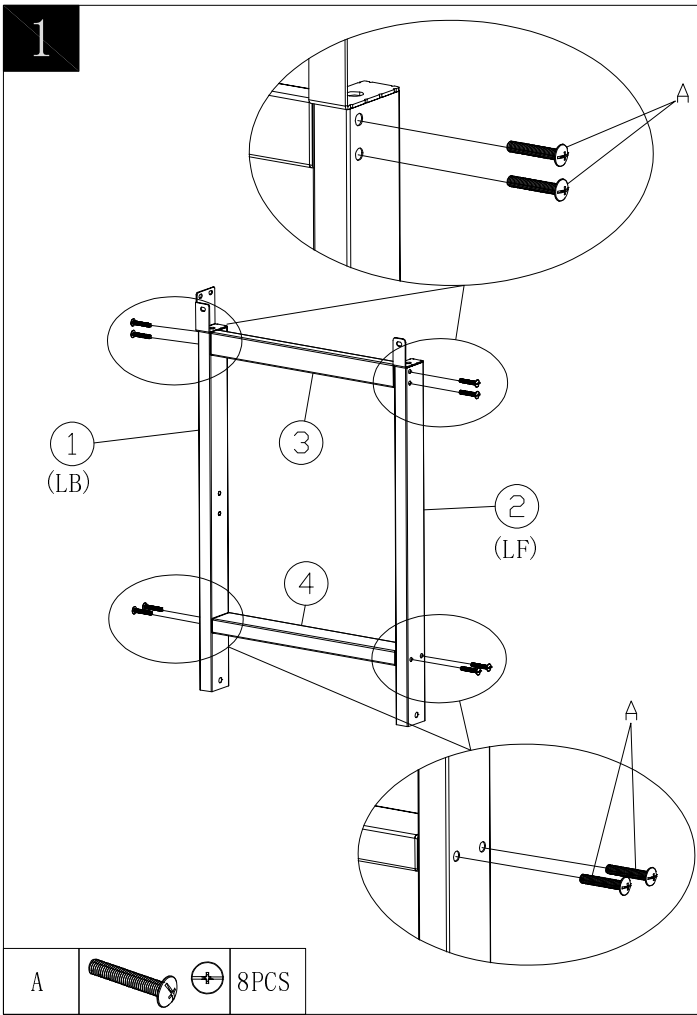

Hardware List

(A) BOLT M6×35
(16pcs)

(B) BOLT M6×30
(2pcs)

(C) BOLT M6×12
(20pcs)

(D) BOLT M5×12
(22pcs)

(E) BOLT M4×12
(2pcs)

(F) SHIM 16MM OD
(2pcs)

(G) LATCH
(1pc)

(H) WHELL PAD
(2pcs)

(I) STUD HOOK
M5 (6pcs)

(J) BOLT
(4pcs)

(K) COVER NUT
(4pcs)

Hardware List

(L) STEP SCREWS
(2pcs)

(M) NUT
(2pcs)

(N) WRENCH
(1pc)