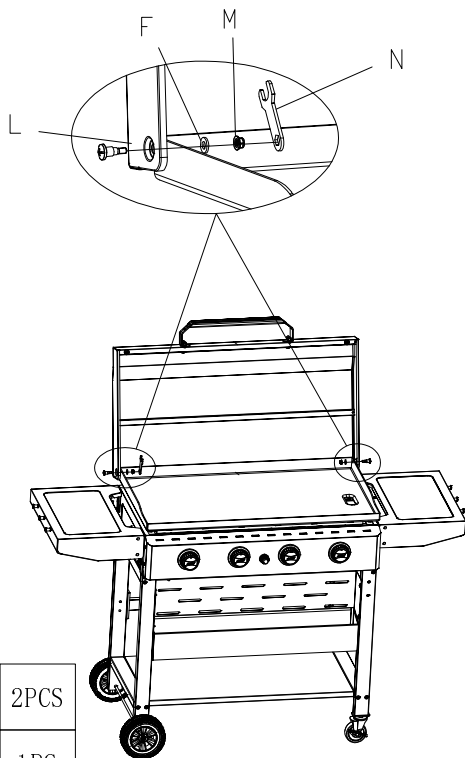

Hardware List

(A) BOLT M6×35
(16pcs)

(B) BOLT M6×30
(2pcs)

(C) BOLT M6×12
(20pcs)

(D) BOLT M5×12
(22pcs)

(E) BOLT M4×12
(2pcs)

(F) SHIM 16MM OD
(2pcs)

(G) LATCH
(1pc)

13

14

K		4PCS
C		2PCS
B		2PCS

15

F		2PCS
N		1PC
M		2PCS
L		2PCS

16

E		2PCS
---	---	------

17