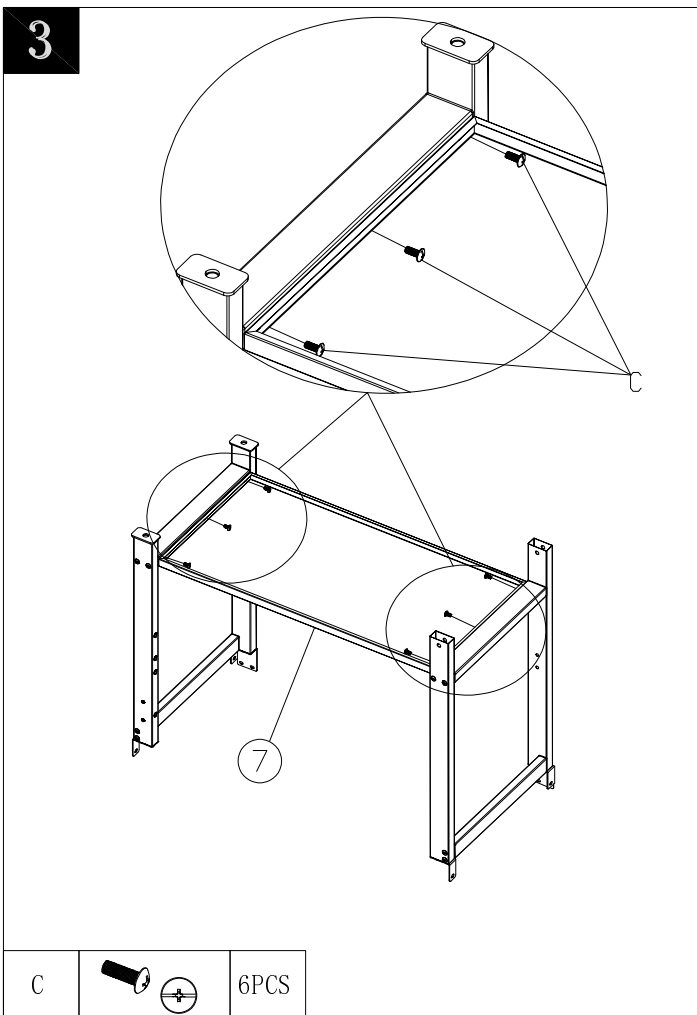

Hardware List

(A) BOLT M6×35
(16pcs)

(B) BOLT M6×30
(2pcs)

(C) BOLT M6×12
(20pcs)

(D) BOLT M5×12
(22pcs)

(E) BOLT M4×12
(2pcs)

(F) SHIM 16MM OD
(2pcs)

(G) LATCH
(1pc)

(H) WHELL PAD
(2pcs)

(I) STUD HOOK
M5 (6pcs)

(J) BOLT
(4pcs)

(K) COVER NUT
(4pcs)

Hardware List

(L) STEP SCREWS
(2pcs)

(M) NUT
(2pcs)

(N) WRENCH
(1pc)