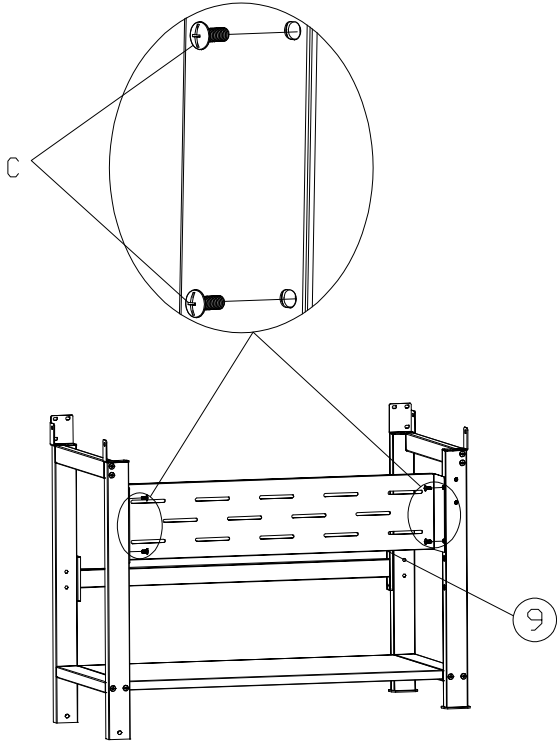

5

C		4PCS

6

C		4PCS

7

G		1PC
H		2PCS

8

D		10PCS