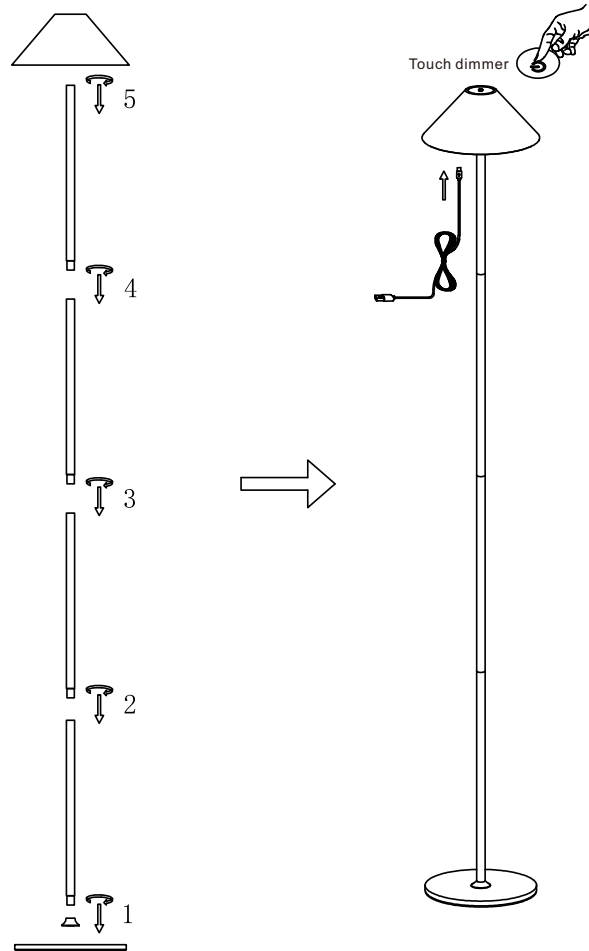

## INSTRUCTION MANUAL

When pressing the on/off indicator, the light will dim up/ down.

During charging, there will be a red indicator lighting. After fully charged it will light green.

Charging time      6-7 hours

Halo Design Copenhagen  
Gammelgårdsvej 85  
DK-3520 Farum  
Model no. Hygge Gulv Ø19  
3W DC5V 50/60Hz LED  
4000 mAh battery  
IP 54