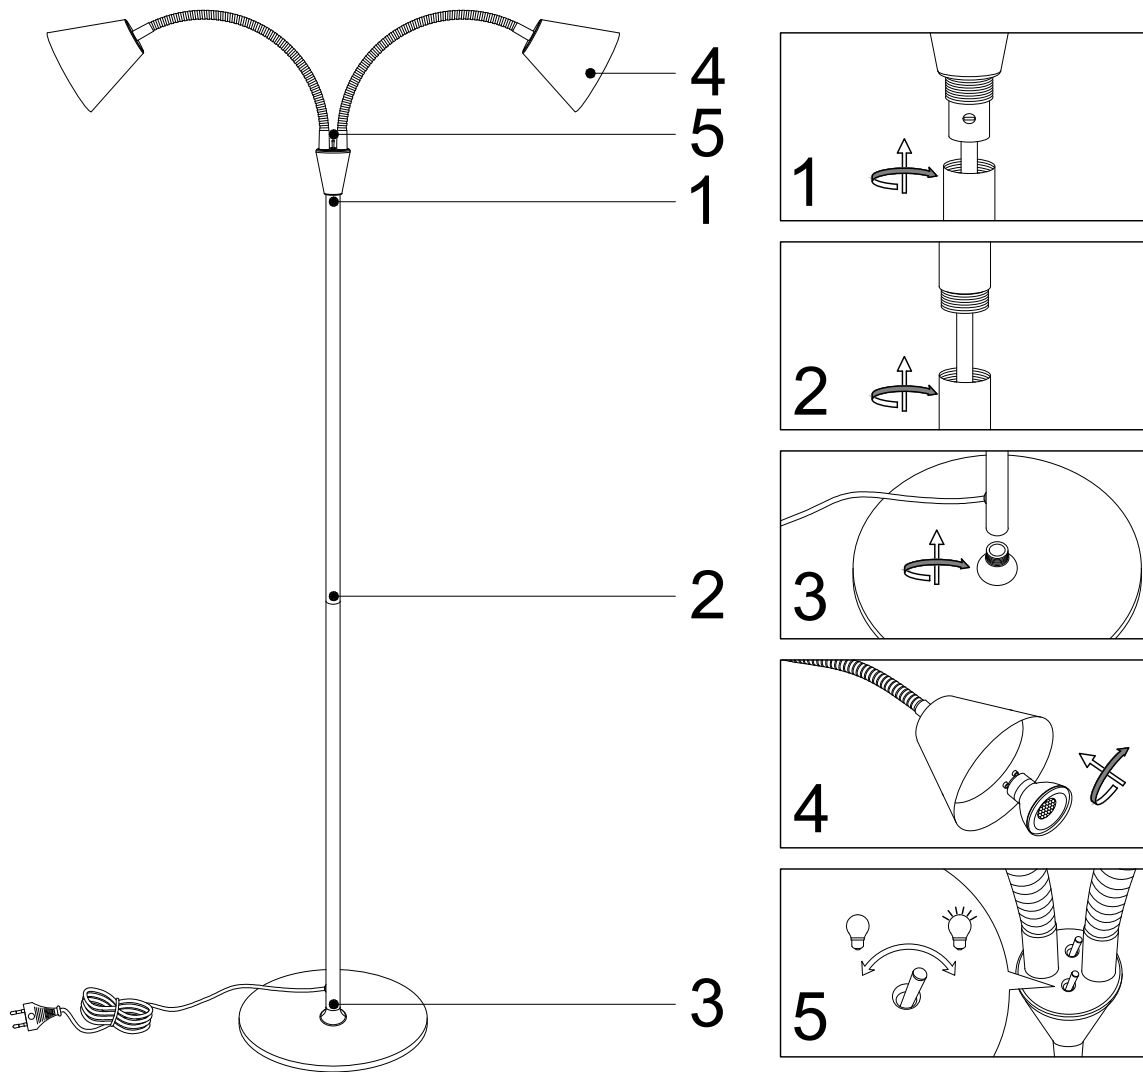

INSTRUCTION MANUAL

Model:Hygge Gulv 2 Arme

- 1,Make sure power is off on the outlet ,before the installation.
- 2,Follow the instruction sketch above.
- 3,Insert the light bulb.
- 4,Go through point 1 to 5 before connecting the lamp to the power.

230V.GU10.MAX 35W