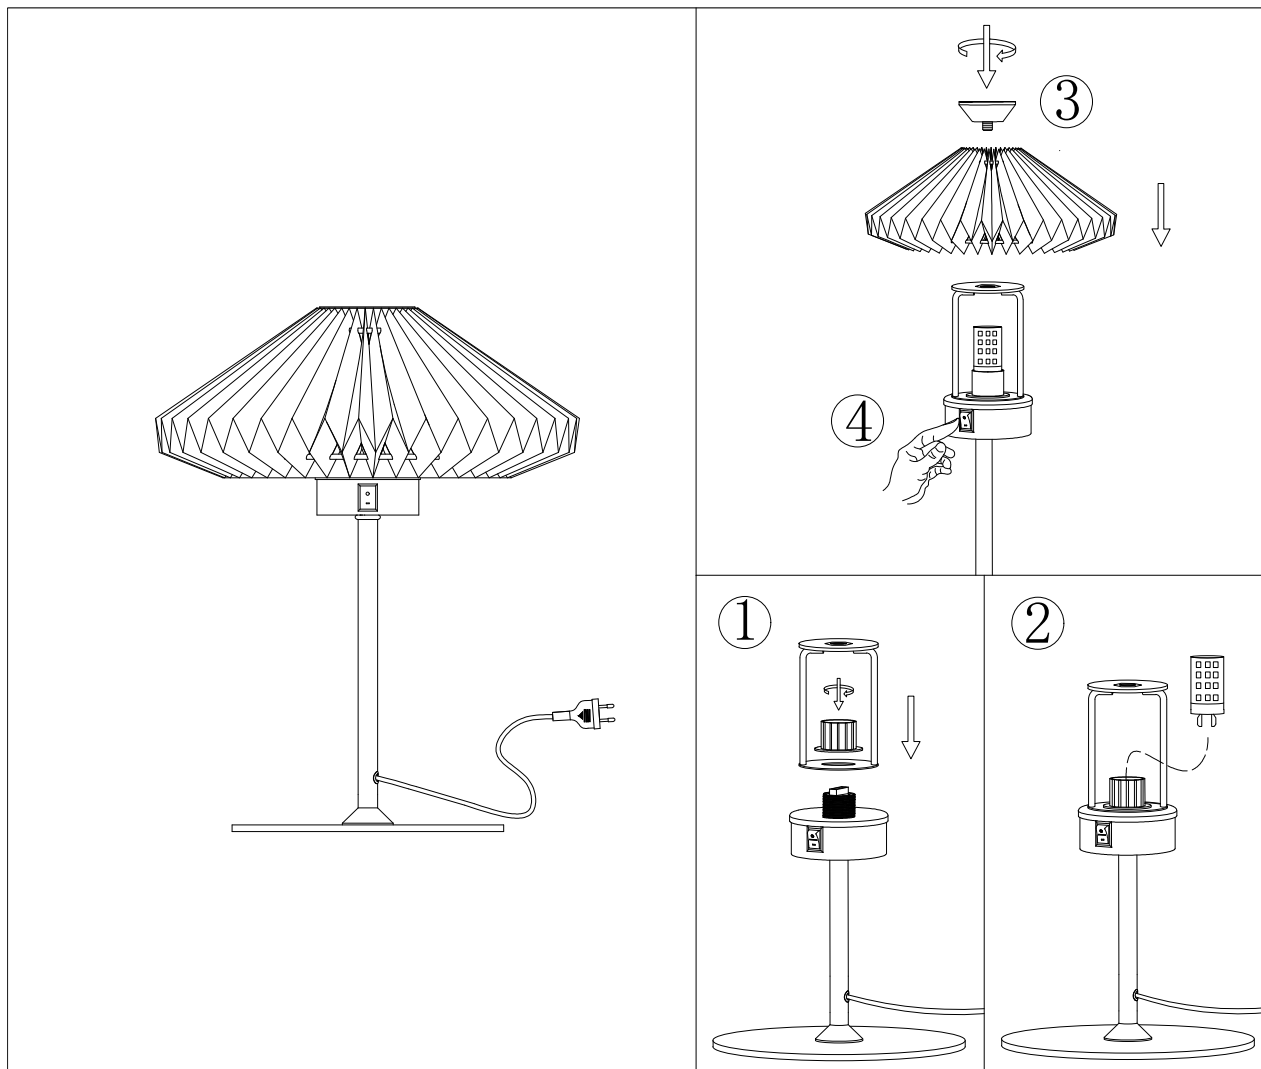

INSTRUCTION MANUAL

Model:PARIS BORDLAMPE Ø24

INSTRUCTION MANUAL

- 1 Follow the instruction sketch.
- 2 Make sure power is OFF on the outlet, before beginning the installation.
- 3 Insert the light bulb.
- 4 Go through point 1 to 3 before connecting the lamp to the power.