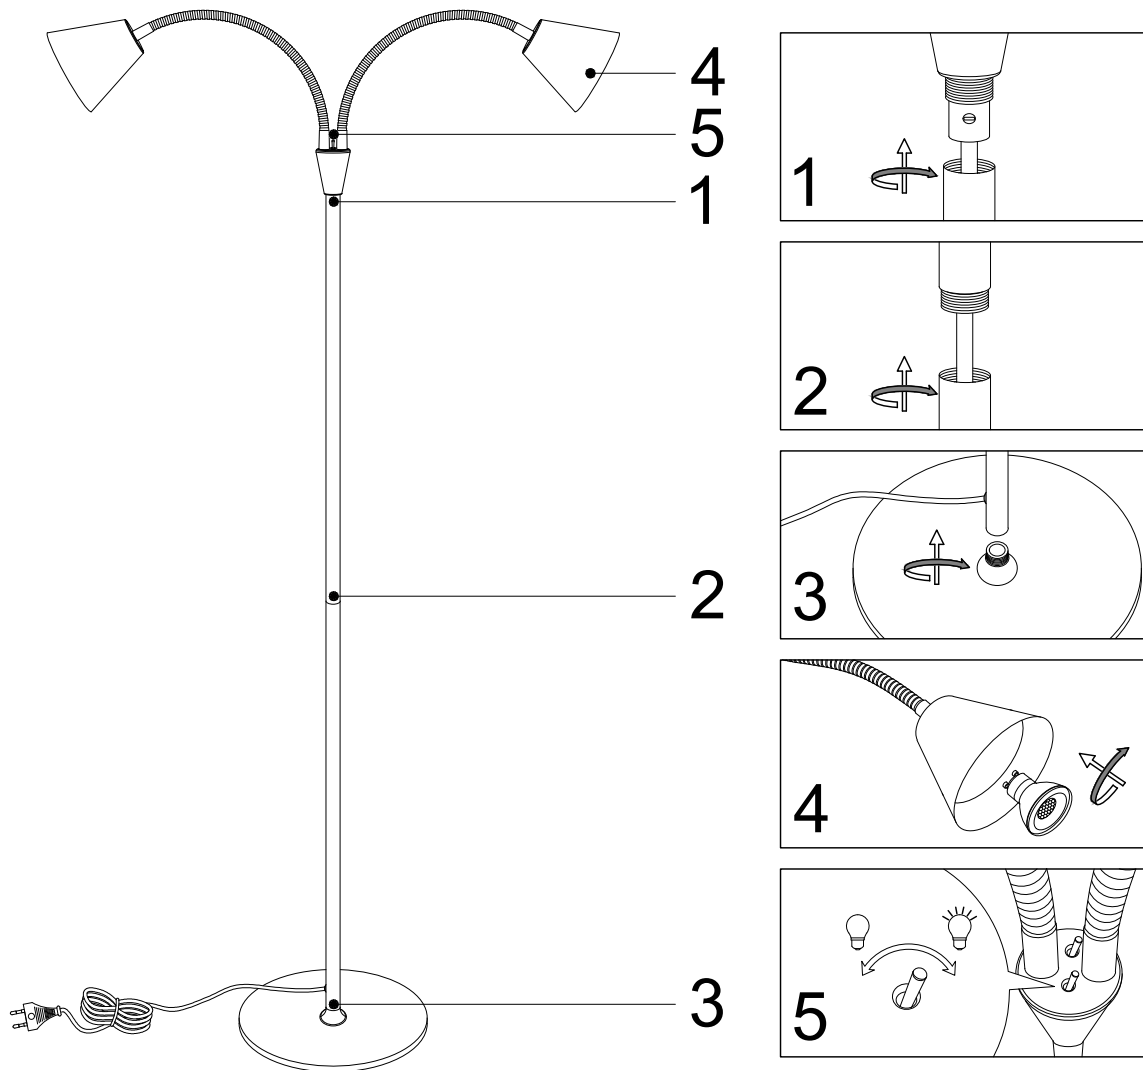

INSTRUCTION MANUAL

Model:Hygge Gulv 2 Arme

- 1,Make sure power is off on the outlet ,before the installation.
- 2,Follow the instruction sketch above.
- 3,Insert the light bulb.
- 4,Go through point 1 to 5 before connecting the lamp to the power.

230V.GU10.MAX 35W